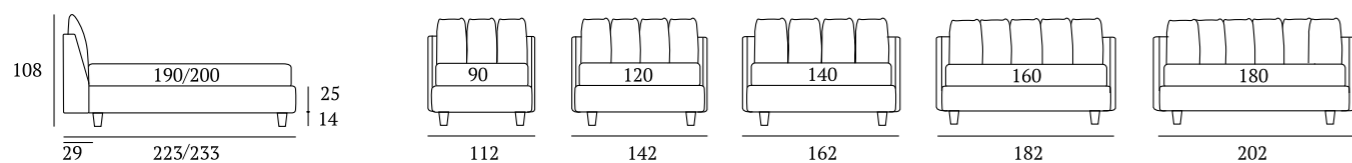

Fun Compatto

DI SERIE:
Piede in legno **Conic** h cm 14, colore wengè

OPTIONAL:
Piedi in legno **Conic, Log** h cm 14, colori bianco, naturale, wengè
Piedi in metallo **Glam, Peak, Max** h cm 14, finiture cromo, bianco, manganese

AS STANDARD:
Conic wooden foot H 14 cm, colour: wenge

OPTIONALS:
Conic, Log wooden feet H 14 cm, colours: white, natural, wenge
Glam, Peak, Max metal feet H 14 cm, finishes: chrome, white, manganese