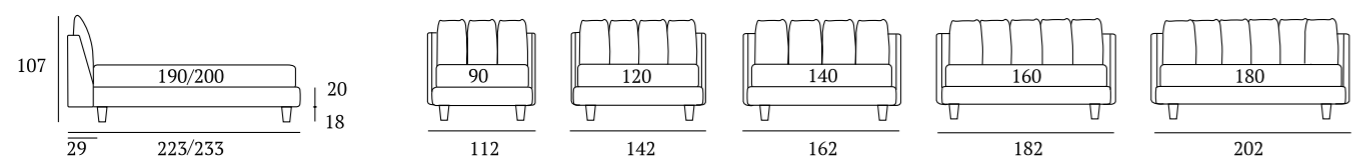

Fun Lift

DI SERIE:
Piede in legno **Conic** h cm 18, colore wengè

OPTIONAL:
Piedi in legno **Conic, Log** h cm 18, colori bianco, naturale, wengè
Piedi in metallo **Glam, Peak, Lux, Max** h cm 18, finiture cromo, bianco, manganese

AS STANDARD:
Conic wooden foot H 18 cm, colour: wenge

OPTIONALS:
Conic, Log wooden feet H 18 cm, colours: white, natural, wenge
Glam, Peak, Lux, Max metal feet H 18 cm, finishes: chrome, white, manganese

PIEDI IN LEGNO

Piede Circle H cm 6 -10, colori wengè, naturale, bianco

Circle foot H 6-10 cm, colours: wenge, natural, white

Piede Conic H cm 14-18, colori wengè, naturale, bianco

Conic foot H 14-18 cm, colours: wenge, natural, white

Piede Log H cm 14-18, colori wengè, naturale, bianco

Log foot H 14-18 cm, colours: wenge, natural, white

PIEDI IN METALLO

Piede Steel H cm 5, finitura cromo

Steel foot H 5 cm, finish: chrome

Piede Glam H cm 14-18-24, finiture cromo, bianco, manganese

Glam foot H 14-18-24 cm, finishes: chrome, white, manganese

Piede Peak H cm 14-18, finiture cromo, bianco, manganese

Peak foot H 14-18 cm, finishes: chrome, white, manganese

Piede Max H cm 14-18, finiture cromo, bianco, manganese

Max foot H 14-18 cm, finishes: chrome, white, manganese

Piede Lux H cm 18, finiture cromo, bianco, manganese

Lux foot H 18 cm, finishes: chrome, white, manganese

RUOTE

Ruota Carry H cm 8

Carry wheel, H 8 cm