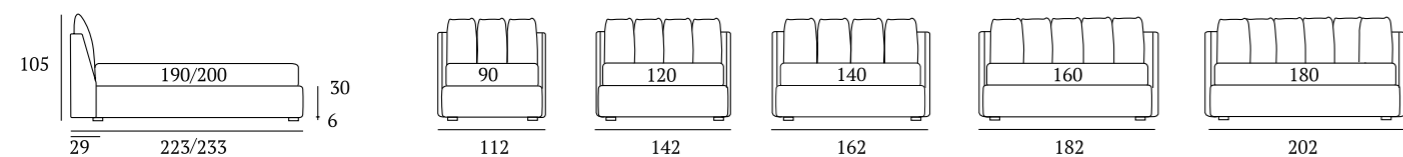

## Fun

**DI SERIE:**  
Piede in legno **Circle** h cm 6, colore wengè

**OPTIONAL:**  
Piedi in legno **Circle** h cm 6-10, colori bianco, naturale, wengè  
Piede in metallo **Steel** h cm 5, finitura cromo  
Ruote **Carry**

**AS STANDARD:**  
**Circle** wooden foot H 6 cm, colour: wenge

**OPTIONALS:**  
**Circle** wooden foot H 6-10 cm, colours: white, natural, wenge  
**Steel** metal foot H 5 cm, finish: chrome  
**Carry** wheels

**AS STANDARD:**  
**Conic** wooden foot H 14 cm, colour: wenge

**OPTIONALS:**  
**Conic, Log** wooden feet H 14 cm, colours: white, natural, wenge  
**Glam, Peak, Max** metal feet H 14 cm, finishes: chrome, white, manganese

## RUOTE

Ruota Carry H cm 8

Carry wheel, H 8 cm