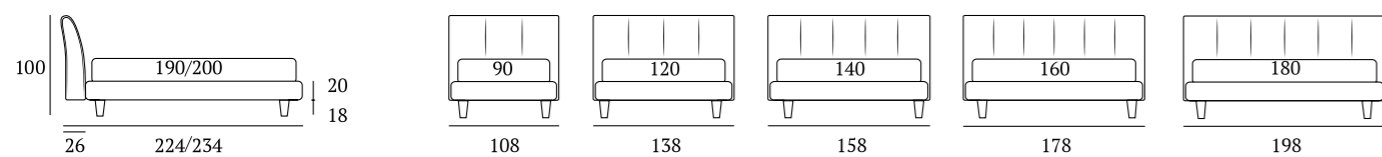

Premium Lift

DI SERIE:
Piede in legno **Conic** h cm 18, colore wengè

OPTIONAL:
Piede in legno **Conic** h cm 18, colori bianco, naturale
Piedi in metallo **Glam, Fine, Peak, Lux** h cm 18, finiture cromo, bianco, manganese

AS STANDARD:
Conic wooden foot H 18 cm, colour: wenge

OPTIONALS:
Conic wooden foot H 18 cm, colours: white, natural
Glam, Fine, Peak, Lux metal feet H 18 cm, finishes: chrome, white, manganese