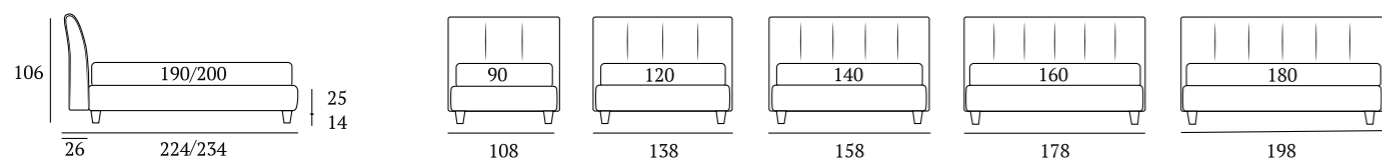

Premium Compatto

DI SERIE:
Piede in legno **Conic** h cm 14, colore wengè

OPTIONAL:
Piedi in legno **Conic, Classic** h cm 14, colori bianco, naturale, wengè
Piedi in metallo **Glam, Fine, Peak** h cm 14, finiture cromo, bianco, manganese

AS STANDARD:
Conic wooden foot H 14 cm, colour: wenge

OPTIONALS:
Conic, Classic wooden feet H 14 cm, colours: white, natural, wenge
Glam, Fine, Peak metal feet H 14 cm, finishes: chrome, white, manganese