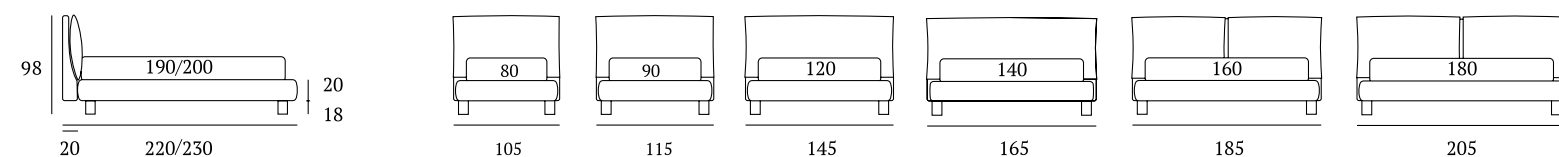

Quiet

DI SERIE:
Piede in legno **Cubic** h cm 6, colore wengè

OPTIONAL:
Piede in legno **Cubic** h cm 6-10, colori bianco, naturale, grigio, wengè

AS STANDARD:
Cubic wooden foot H 6 cm, colour: wenge

OPTIONALS:
Cubic wooden foot H 6-10 cm, colours: white, natural, grey, wenge

Quiet Lift

DI SERIE:
Piede in legno **Cubic** h cm 18, colore wengè

OPTIONAL:
Piede in legno **Cubic** h cm 18, colori bianco, naturale, grigio
Piedi in metallo **Fine, Glam, Peak, Max** h cm 18, finiture cromo, bianco, manganese

AS STANDARD:
Cubic wooden foot H 18 cm, colour: wenge

OPTIONALS:
Cubic wooden foot H 18 cm, colours: white, natural, grey
Fine, Glam, Peak, Max metal feet H 18 cm, finishes: chrome, white, manganese

PIEDI IN LEGNO

Peak foot H 14-18 cm,
finishes: chrome, white,
manganese

Piede Max H cm 14-18,
finiture cromo, bianco,
manganese

Max foot H 14-18 cm,
finishes: chrome, white,
manganese