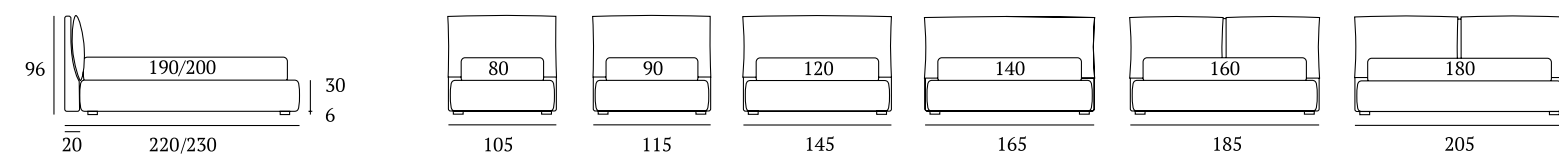

Quiet

DI SERIE:
Piede in legno **Cubic** h cm 6, colore wengè

OPTIONAL:
Piede in legno **Cubic** h cm 6-10, colori bianco, naturale, grigio, wengè

AS STANDARD:
Cubic wooden foot H 6 cm, colour: wenge

OPTIONALS:
Cubic wooden foot H 6-10 cm, colours: white, natural, grey, wenge

Quiet Lift

DI SERIE:
Piede in legno **Cubic** h cm 18, colore wengè

OPTIONAL:
Piede in legno **Cubic** h cm 18, colori bianco, naturale, grigio
Piedi in metallo **Fine, Glam, Peak, Max** h cm 18, finiture cromo, bianco, manganese

AS STANDARD:
Cubic wooden foot H 18 cm, colour: wenge

OPTIONALS:
Cubic wooden foot H 18 cm, colours: white, natural, grey
Fine, Glam, Peak, Max metal feet H 18 cm, finishes: chrome, white, manganese

PIEDI IN LEGNO

Peak foot H 14-18 cm,
finishes: chrome, white,
manganese

Piede Max H cm 14-18,
finiture cromo, bianco,
manganese

Max foot H 14-18 cm,
finishes: chrome, white,
manganese