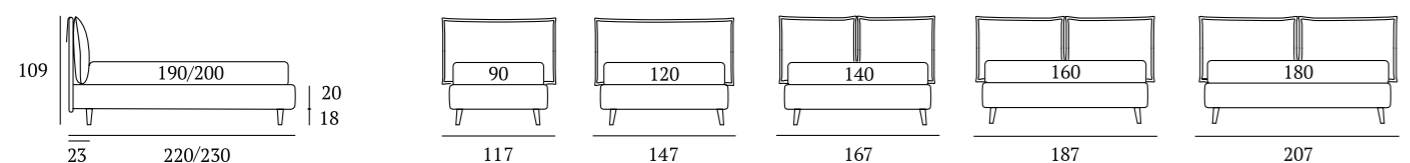

Wisp Lift

DI SERIE:
Piede in legno **Log** h cm 18, colore wengè

OPTIONAL:
Piedi in legno **Log, Classic** h cm 18, colori bianco, naturale, wengè
Piedi in metallo **Fine, Glam, Max** h cm 18, finiture cromo, bianco, manganese

AS STANDARD:
Log wooden foot H 18 cm, colour: wenge

OPTIONALS:
Log, Classic wooden feet H 18 cm, colours: white, natural, wenge
Fine, Glam, Max metal feet H 18 cm, finishes: chrome, white, manganese