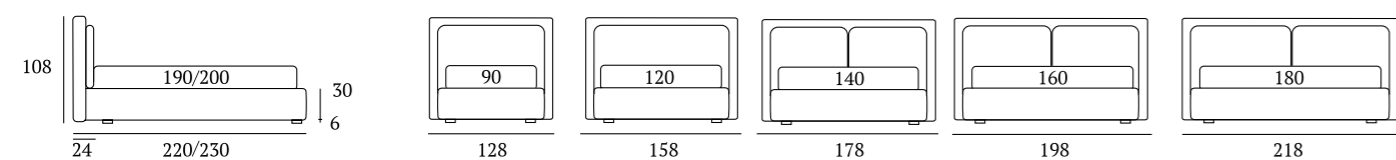

Flux

DI SERIE:

Piede in legno **Cubic** h cm 6, colore wengè

OPTIONAL:

Piede in legno **Cubic** h cm 6-10, colori bianco, naturale, grigio, wengè

Piede in metallo **Steel** h cm 5, finitura cromo

Ruote **Carry**

AS STANDARD:

Cubic wooden foot H 6 cm, colour: wenge

OPTIONALS:

Cubic wooden foot H 6-10 cm, colours: white, natural, grey, wenge

Steel metal foot H 5 cm, finish: chrome

Carry wheels

Flux Lift

DI SERIE:

AS STANDARD:

Cubic wooden foot H 18 cm, colour: wenge

OPTIONALS:

Cubic wooden foot H 18 cm, colours: white, natural, grey

Log wooden foot H 18 cm, colours: white, natural, wenge

Fine, Glam, Peak, Lux metal feet H 18 cm, finishes: chrome, white, manganese

RUOTE

Ruota Carry H cm 8

Carry wheel, H 8 cm